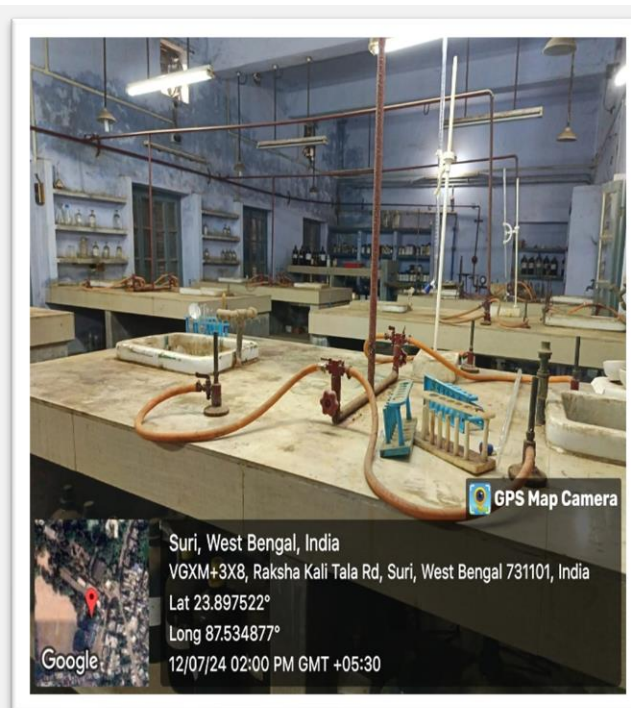

This Institution is Ragging Free

CHEMISTRY LABORATORY

SURI VIDYASAGAR COLLEGE

(Govt. Sponsored & Constituent college of the University of Burdwan)

SURI, BIRBHUM, PIN – 731101, Ph. No. – 03462-255504

Website : surividyasagarcollege.org.in, e-mail: : surividyasagarcollege1942@gmail.com