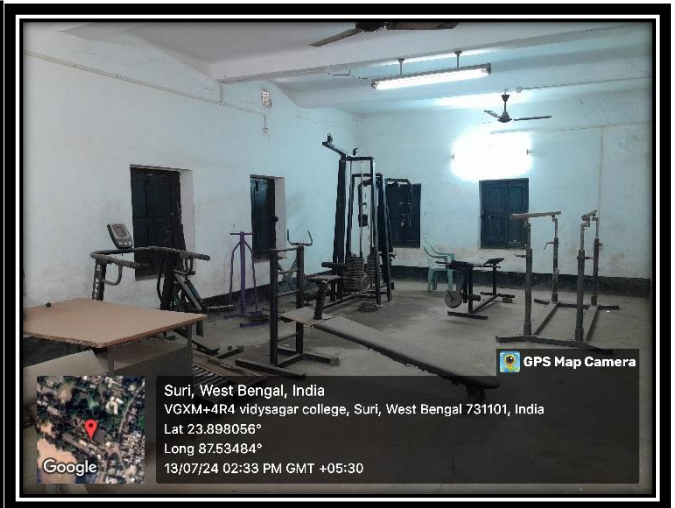

SURI VIDYASAGAR COLLEGE

(Govt. Sponsored & Constituent college of the University of Burdwan)

SURI, BIRBHUM, PIN – 731101, Ph. No. – 03462-255504

Website : surividyasagarcollege.org.in, e-mail: : surividyasagarcollege1942@gmail.com

This Institution is Ragging Free

GYMNASIUM